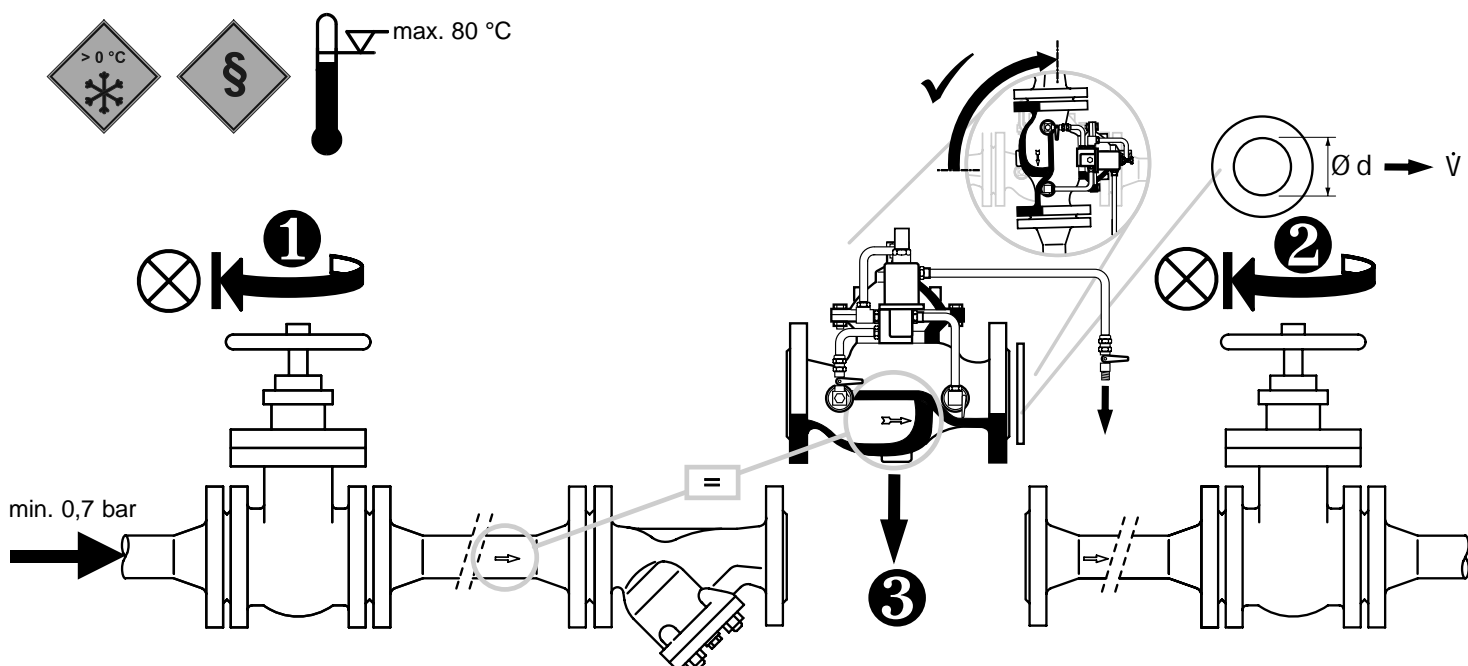

E2

Einbau • Installation • Installation • Installazione